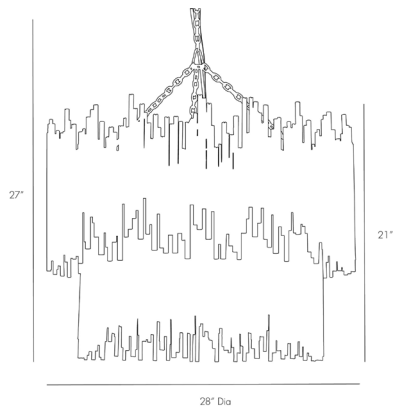

# ARTERIOS

## PRESCOTT TWO TIERED PENDANT

84006  
 H: 27 IN, Dia: 28.00 IN  
 Gold Leaf  
 Contract Suitable As Is

Individual iron rods are welded together and hand-finished with gold leaf to create this two-tier pendant. The entire piece is leafed, all the way up to the ceiling mount. Rustic, yet undeniably elegant. Sheds so much light with eight standard bulbs. Gold leaf finish may vary. Also available in a single tier version (86801), sconce (44322), round mirror in gold leaf (2134) and silver leaf (6863) and oval mirror in gold leaf (6561) silver leaf